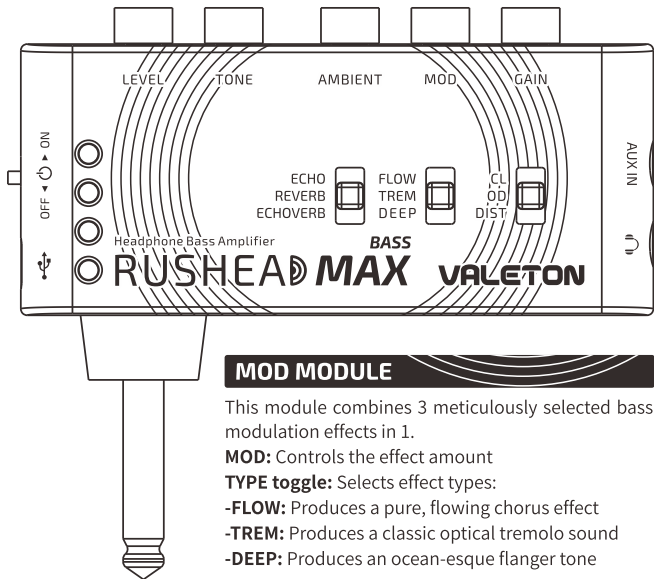

Headphone Bass Amplifier

Manual

Your Pocket AMP!

OVERVIEW

Rushead Max Bass is a straight-forward, easy to use headphone amplifier for bass guitars. Inside you'll find the heat of the world's most famous amplifiers, each with a full range of timbre adjustment. From sheer clean natural sound, to toasty heavy overdrive tone, we bring them all together just for you.

Amps love effects. Rushead Max Bass also hooks you up with multi-mode, switchable modulation, accompanied with echo and reverb effect module to give your performance that A-list tone.

A special designed lithium battery is for powering the amp and bringing you over five hours of continuous use charged by USB. An AUX IN jack bestows upon you the right to jam on your favorite tracks.

MOD MODULE

This module combines 3 meticulously selected bass modulation effects in 1.

MOD: Controls the effect amount

TYPE toggle: Selects effect types:

- FLOW:** Produces a pure, flowing chorus effect
- TREM:** Produces a classic optical tremolo sound
- DEEP:** Produces an ocean-esque flanger tone